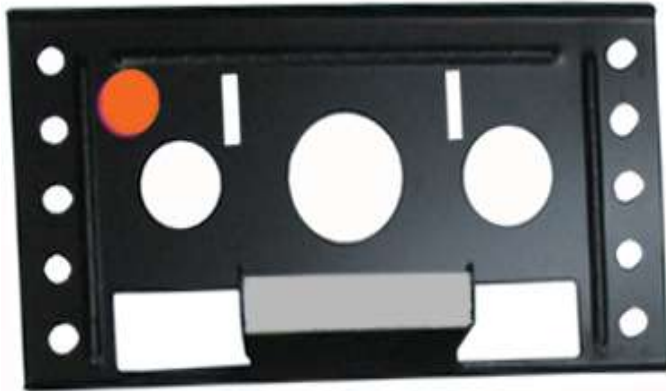

# Shipbikes.com XL-3 PARTS KIT

(view video on YouTube)

No.3691

(1) T-4200-00 STEEL BLACK FORK MOUNT(4) HOLES WITH THRU AXLE 12MM & 15MM

(1) B1292-00 4" X 9/16" X 5/16" CLEAR SPACER TUBE

(1) S7017 5/16" X 18" X 8" THREADED STEEL ROD

(2) S7031-00 5/16" X 18 WASHER NUTS

(1) 4"X 1/2" WHITE PVC PIPE

**1/2" PVC**

(1) B1229-00 VELCRO LOOP STRAP 12" X 1"

(1) B1231-00 VELCRO HOOK STRAP 12" X 1"

(1) S5770 BOOST 15MM X 10MM WASHER (OPTIONAL)

(2) B1272 LITHIUM DECAL

**DANGER BATTERY**

(1) B1290-00 PACKING ENVELOPE

(10) B1220-00 FLAT NYLON TIES

(1) B1405 INSTRUCTIONS

Instructions for XL-3 BIKEBOX

(1) B1256-00 ZIP LOCK BAG

(1) B1099-00 SADDLE TRAVEL BAG

2026 XL3 Box assembly